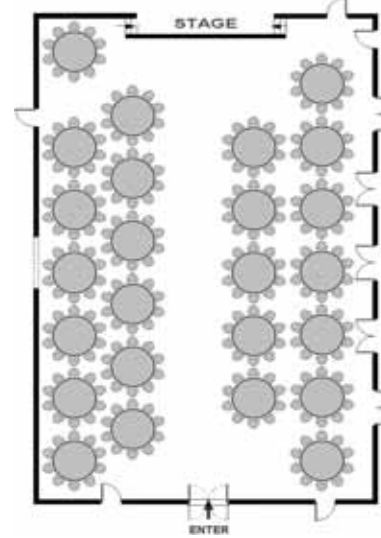

Kenton Hall

GAA London Registered Charity No. 265170

www.kentonhall.co.uk

SEATING CONFIGURATIONS

GAA650-6

THEATRE 200

THEATRE 300

THEATRE 350

BANQUET 200

BANQUET 250

BANQUET 280

RECEPTION 344

SEATS:144 TABLES:200

RECEPTION 342

SEATS:192 TABLES:150

EXHIBITION