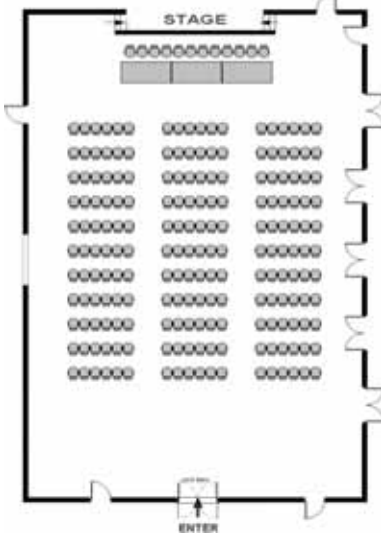

Kenton Hall

GAA London Registered Charity No. 265170

www.kentonhall.co.uk

SEATING CONFIGURATIONS

GAA650-6

THEATRE 200

THEATRE 300

THEATRE 350

BANQUET 200

BANQUET 250

BANQUET 280

RECEPTION 344

SEATS:144 TABLES:200

RECEPTION 342

SEATS:192 TABLES:150

EXHIBITION