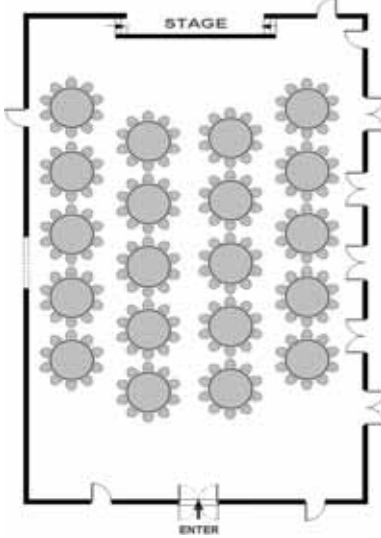

Kenton Hall

GAA London Registered Charity No. 265170

www.kentonhall.co.uk

SEATING CONFIGURATIONS

GAA650-6

THEATRE 200

THEATRE 300

THEATRE 350

BANQUET 200

BANQUET 250

BANQUET 280

RECEPTION 344

SEATS:144 TABLES:200

RECEPTION 342

SEATS:192 TABLES:150

EXHIBITION