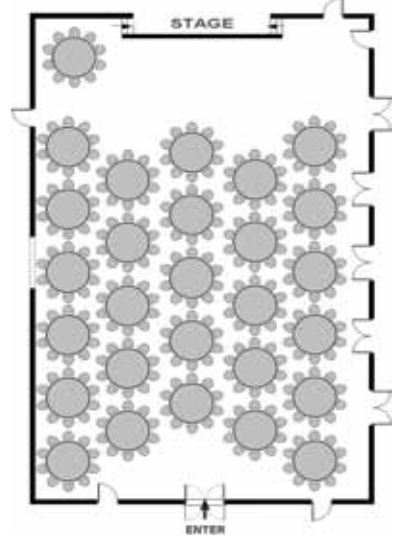

Kenton Hall

GAA London Registered Charity No. 265170

www.kentonhall.co.uk

SEATING CONFIGURATIONS

GAA650-6

THEATRE 200

THEATRE 300

THEATRE 350

BANQUET 200

BANQUET 250

BANQUET 280

RECEPTION 344

SEATS:144 TABLES:200

RECEPTION 342

SEATS:192 TABLES:150

EXHIBITION