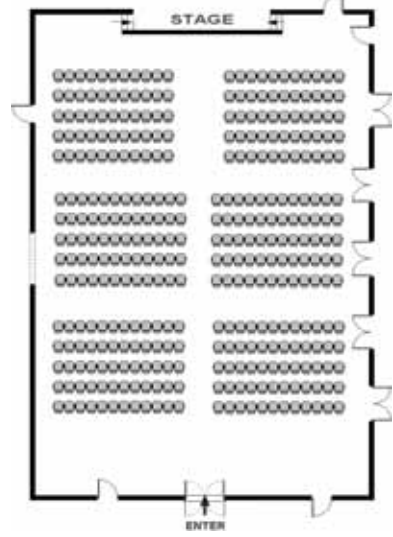

Kenton Hall

GAA London Registered Charity No. 265170

www.kentonhall.co.uk

SEATING CONFIGURATIONS

GAA650-6

THEATRE 200

THEATRE 300

THEATRE 350

BANQUET 200

BANQUET 250

BANQUET 280

RECEPTION 344

SEATS:144 TABLES:200

RECEPTION 342

SEATS:192 TABLES:150

EXHIBITION