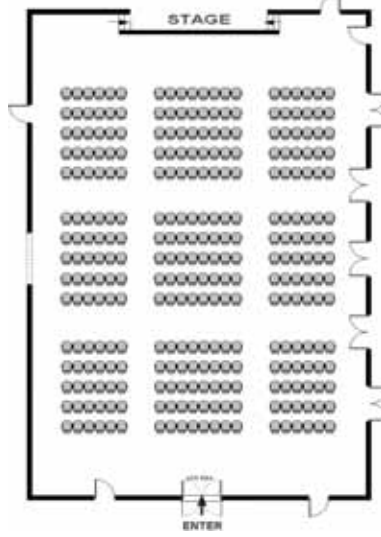

Kenton Hall

GAA London Registered Charity No. 265170

www.kentonhall.co.uk

SEATING CONFIGURATIONS

GAA650-6

THEATRE 200

THEATRE 300

THEATRE 350

BANQUET 200

BANQUET 250

BANQUET 280

RECEPTION 344

SEATS:144 TABLES:200

RECEPTION 342

SEATS:192 TABLES:150

EXHIBITION